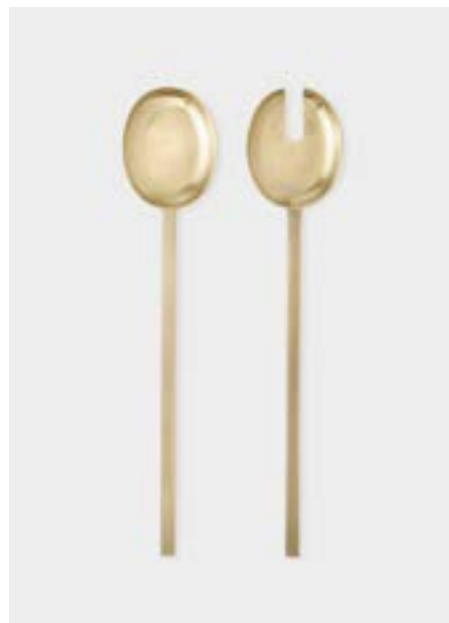

Recommended retail price:

DKK	149.00
SEK	199.00
NOK	199.00
EUR	19.00
GBP	19.00

5730

5728

5726

FEIN SMALL SPOON

Size: W: 2.5 x L: 9 cm
 Material: Stainless steel with PVD coating
 Care: Not dishwasher-safe
 Net. weight: 0.01 kg
 Packsize: 8