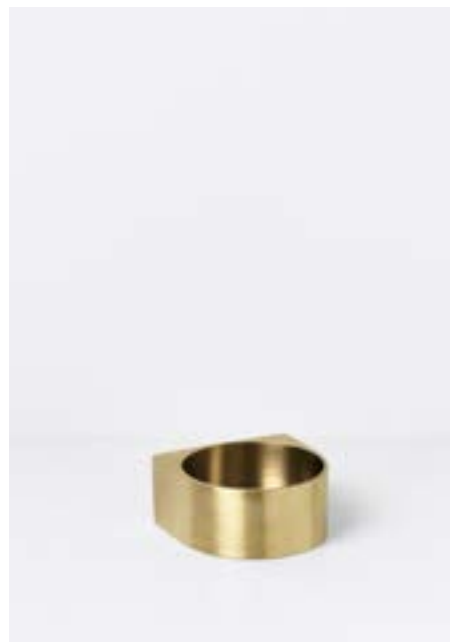

5721

HANGING TEALIGHT DECO - OVAL

Size: W: 18.5 x H: 50 x D: 4.2 cm
Material: Brass: Solid brass
Black: Solid brass with black powder coating
Care: Wipe with a damp cloth
Info: Registered design
Warning: Never leave a lit candle out of sight
Net. weight: 0.45 kg
Packsize: 2

Recommended retail price:

DKK 549.00
SEK 690.00
NOK 689.00
EUR 74.00
GBP 65.00

HANGING TEALIGHT DECO - CIRCULAR

Size: W: 30 x H: 45 x D: 4.5 cm
Material: Brass: Solid brass
Black: Solid brass with black powder coating
Care: Wipe with a damp cloth
Info: Registered design
Warning: Never leave a lit candle out of sight
Net. weight: 0.45 kg
Packsize: 2

Recommended retail price:

DKK 549.00
SEK 690.00
NOK 689.00
EUR 74.00
GBP 65.00

BLOCK CANDLE HOLDER - LARGE

Size: W: 6.2 x H: 3 x D: 6.2 cm
Material: Solid brass with matte polish
Fits a candle size Ø: 5.8 cm
Care: Wipe with damp cloth. Polish when needed
Warning: Make sure to extinguish the candle, before it reaches the brass part, as this may heat up and leave marks
Never leave a lit candle out of sight
Net. Weight: 0.34 kg
Packsize: 4

Recommended retail price:

DKK 299.00
SEK 380.00
NOK 449.00
EUR 42.00
GBP 39.00