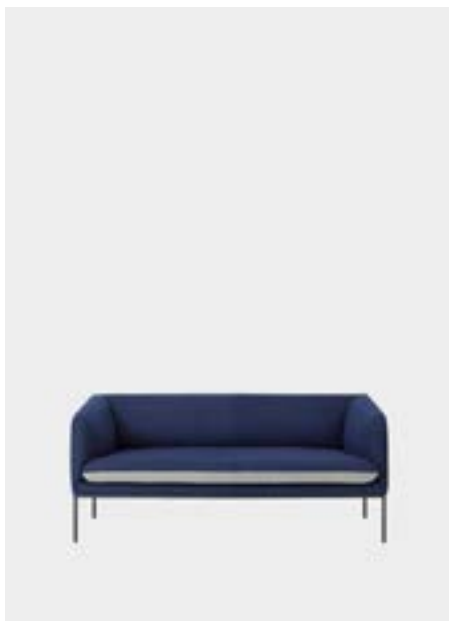

TURN SOFA - WOOL (2-SEATER)

Size: L: 160 x D: 75.5 x H: 73.5 cm
Seat height: 42 cm
Backrest height: 31.5 cm
Fabric: 75% wool and 25% polyester
Care: Dry clean only
Info: Registered design
Design: Collaboration with Says Who
Net. weight: 48 kg
Packsize: 1

Recommended retail price:

DKK 13.999.00
SEK 17.500.00
NOK 17.999.00
EUR 1.899.00

TURN SOFA - COTTON (2-SEATER)

Size: L: 160 x D: 75.5 x H: 73.5 cm
Seat height: 42 cm
Backrest height: 31.5 cm
Fabric: 65% cotton and 35% polyester
Care: Dry clean only
Info: Registered design
Design: Collaboration with Says Who
Net. weight: 48 kg
Packsize: 1

Recommended retail price:

DKK 13.999.00
SEK 17.500.00
NOK 17.999.00
EUR 1.899.00

TURN SOFA - FIORD BY KVADRAT (2-SEATER)

Size: L: 160 x D: 75.5 x H: 73.5 cm
Seat height: 42 cm
Backrest height: 31.5 cm
Fabric: Fiord by Kvadrat
92% wool and 8% nylon
Care: Dry clean only
Info: Registered design
Design: Collaboration with Says Who
Net. weight: 48 kg
Packsize: 1

Recommended retail price:

DKK 19.999.00
SEK 25.000.00
NOK 28.999.00
EUR 2.699.00