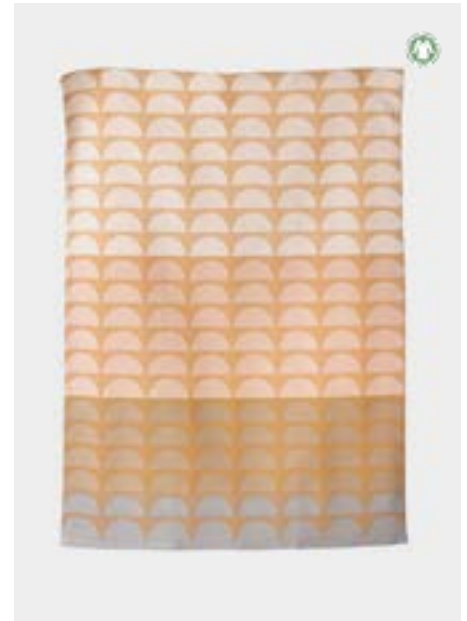

CORK COASTER

Size: Ø: 17 cm. Each ball: Ø: 3 cm
Material: Cork with leather string
Care: Wipe with a damp cloth
Net. weight: 0.08 kg
Packsize: 6

Recommended retail price:

DKK	149.00
SEK	190.00
NOK	189.00
EUR	20.00
GBP	18.00

GRAIN JACQUARD TEA TOWEL

Size: W: 50 x H: 70 cm
Material: 100% organic cotton. Twill-woven
melange effect
Care: 40°C wash
Net. weight: 0.1 kg
Packsize: 6

Recommended retail price:

DKK	99.00
SEK	129.00
NOK	129.00
EUR	15.00
GBP	14.00

BRIDGES TEA TOWEL

Size: W: 50 x H: 70 cm
Material: 100% organic cotton. Jacquard woven
Care: 40°C wash
Net. weight: 0.33 kg
Packsize: 6

Recommended retail price:

DKK	79.00
SEK	100.00
NOK	99.00
EUR	11.00
GBP	10.00