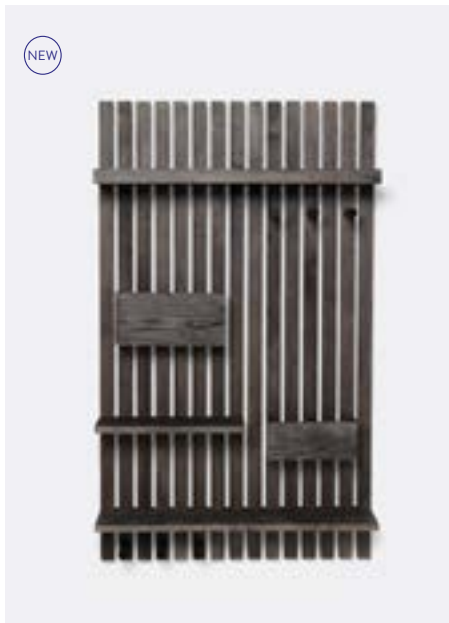

Stained Black
3327