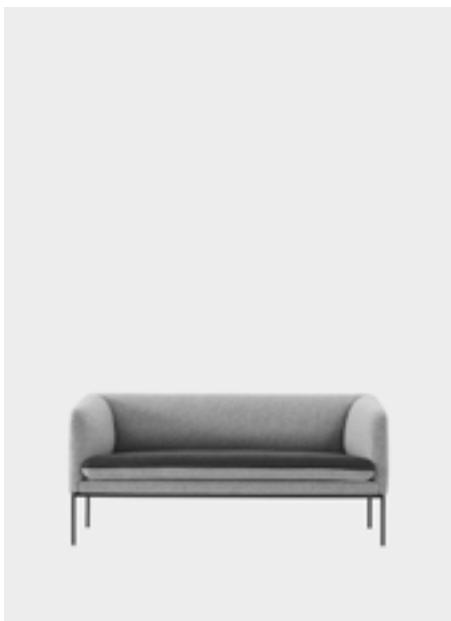

TURN SOFA - WOOL (2-SEATER)

Size: L: 160 x D: 75.5 x H: 73.5 cm
Seat height: 42 cm
Backrest height: 31.5 cm
Fabric: 75% wool and 25% polyester
Care: Dry clean only
Info: Registered design
Design: Collaboration with Says Who
Net. weight: 48 kg
Packsize: 1

Recommended retail price:

DKK 13.999.00
SEK 17.500.00
NOK 17.999.00
EUR 1.899.00

TURN SOFA - COTTON (2-SEATER)

Size: L: 160 x D: 75.5 x H: 73.5 cm
Seat height: 42 cm
Backrest height: 31.5 cm
Fabric: 65% cotton and 35% polyester
Care: Dry clean only
Info: Registered design
Design: Collaboration with Says Who
Net. weight: 48 kg
Packsize: 1

Recommended retail price:

DKK 13.999.00
SEK 17.500.00
NOK 17.999.00
EUR 1.899.00

TURN SOFA - FIORD BY KVADRAT (2-SEATER)

Size: L: 160 x D: 75.5 x H: 73.5 cm
Seat height: 42 cm
Backrest height: 31.5 cm
Fabric: Fiord by Kvadrat
92% wool and 8% nylon
Care: Dry clean only
Info: Registered design
Design: Collaboration with Says Who
Net. weight: 48 kg
Packsize: 1

Recommended retail price:

DKK 19.999.00
SEK 25.000.00
NOK 28.999.00
EUR 2.699.00