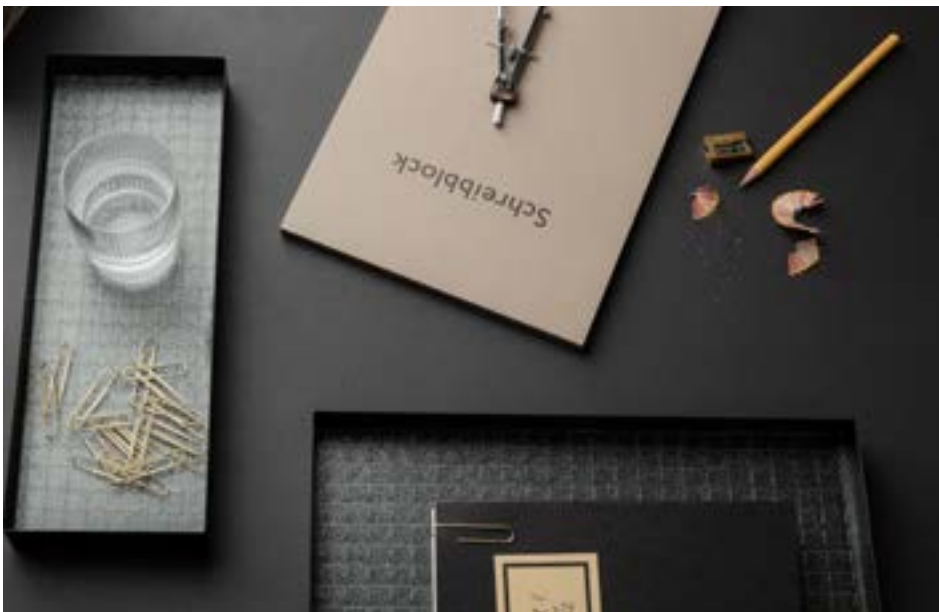

Striped Boxes

Plant Box - Round

BAU SERIES

The zeitgeist of the Bauhaus movement is rejuvenated in our new BAU series of plant pots and watering cans made of galvanised steel adorned with fine grooves. The Bauhaus style came into fashion at a point where creative design solutions and manufacturing were drifting apart, and the aim of their effort was to reach the point where form follows function.

Plant Box - Large · Plant Box - Small

RIPPLE LONG DRINK GLASSES

Channelling a sophisticated feel with their rippled surface of the mouth-blown glasses, the Long Drink Glasses are a natural part of an evening in good company. Individually shaped geometric forms and the stackable design are fundamentals of the dynamic glass series, equally aesthetic and functional. Pour in your favourite drink and watch as an iridescent play of light and textures appears in the ripples of the glasses.