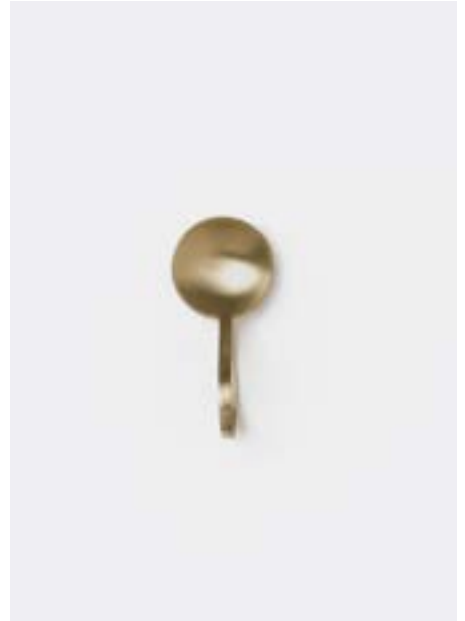

5744

FEIN MEASUREMENT SPOONS

Size: W: 10 x L: 15 cm
Material: Stainless steel with PVD coating
Care: Not dishwasher-safe
Net. weight: 0.34 kg
Packsize: 8

Recommended retail price:

DKK 499.00
SEK 625.00
NOK 699.00
EUR 67.00
GBP 59.00

FEIN RELISH FORK

Size: W: 1.1 x L: 12.5 cm
Material: Stainless steel with PVD coating
Care: Not dishwasher-safe
Net. weight: 0.01 kg
Packsize: 8

Recommended retail price:

DKK 79.00
SEK 99.00
NOK 99.00
EUR 10.00
GBP 9.00

FEIN SPRINKLE SPOON

Size: W: 3.5 x L: 7.55 cm
Material: Stainless steel with PVD coating
Care: Not dishwasher-safe
Net. weight: 0.023 kg
Packsize: 8

Recommended retail price:

DKK 99.00
SEK 129.00
NOK 129.00
EUR 14.00
GBP 14.00