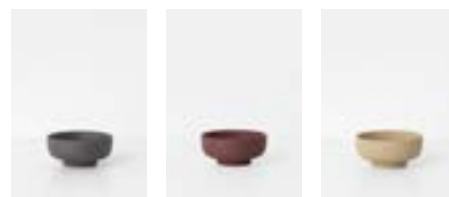

Charcoal
5381

Rust
5382

Curry
5383

BASS TRIANGLE STAND

Size: W: 17 x H: 8.5 x D: 4.5 cm
Material: Solid brass with matte polish
Care: Wipe with a damp cloth
Net. Weight: 0.24 kg
Packsize: 4

Recommended retail price:

DKK 249.00
SEK 315.00
NOK 349.00
EUR 36.00
GBP 32.00

STILL TEAPOT

Size: W: 15 x H: 17.5 x D: 21.5 cm
Material: Mouth-blown glass
Care: Dishwasher-safe
Info: Registered design
Volume: 1.25 L
Net. weight: 0.5 kg
Packsize: 4

Recommended retail price:

DKK 499.00
SEK 599.00
NOK 599.00
EUR 69.00
GBP 64.00

SEKKI SALT JAR

Size: Ø: 7.5 x H: 3.3 cm
Material: Unglazed solid-dyed stoneware
Care: Dishwasher-safe
Info: Delivered in a cotton gift bag
Net. weight: 0.08 kg
Packsize: 4

Recommended retail price:

DKK 89.00
SEK 119.00
NOK 119.00
EUR 12.00
GBP 12.00