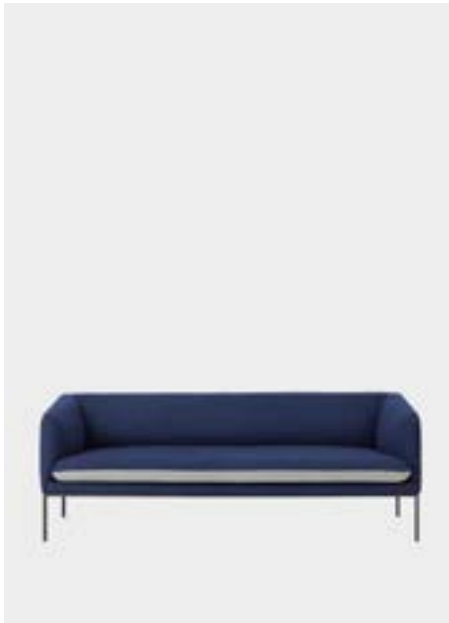

Light Grey / Dark Grey 9519
Blue / Light Grey 9548 *Made to order*
Dark Green / Light Grey 9549 *Made to order*
Solid Light Grey 9550